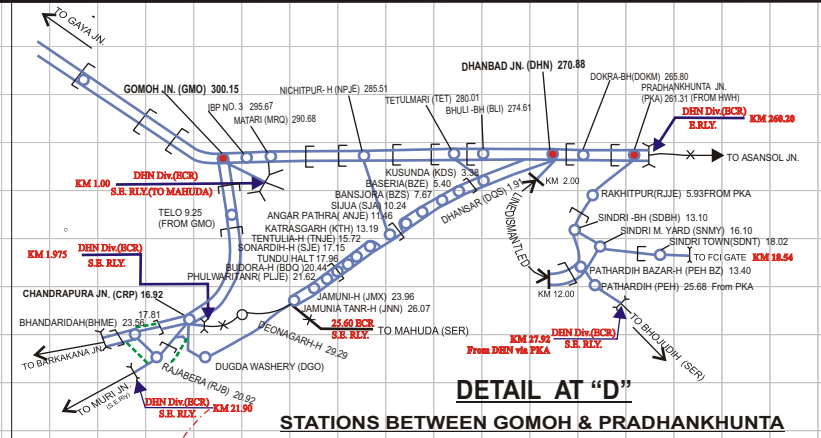

SYSTEM MAP OF DHANBAD DIVISION

धनबाद मंडल का प्रणाली मानचित्र

(AS ON 31.03.12)

DETAIL AT "D" STATIONS BETWEEN GOMOH & PRADHANKHUNTA