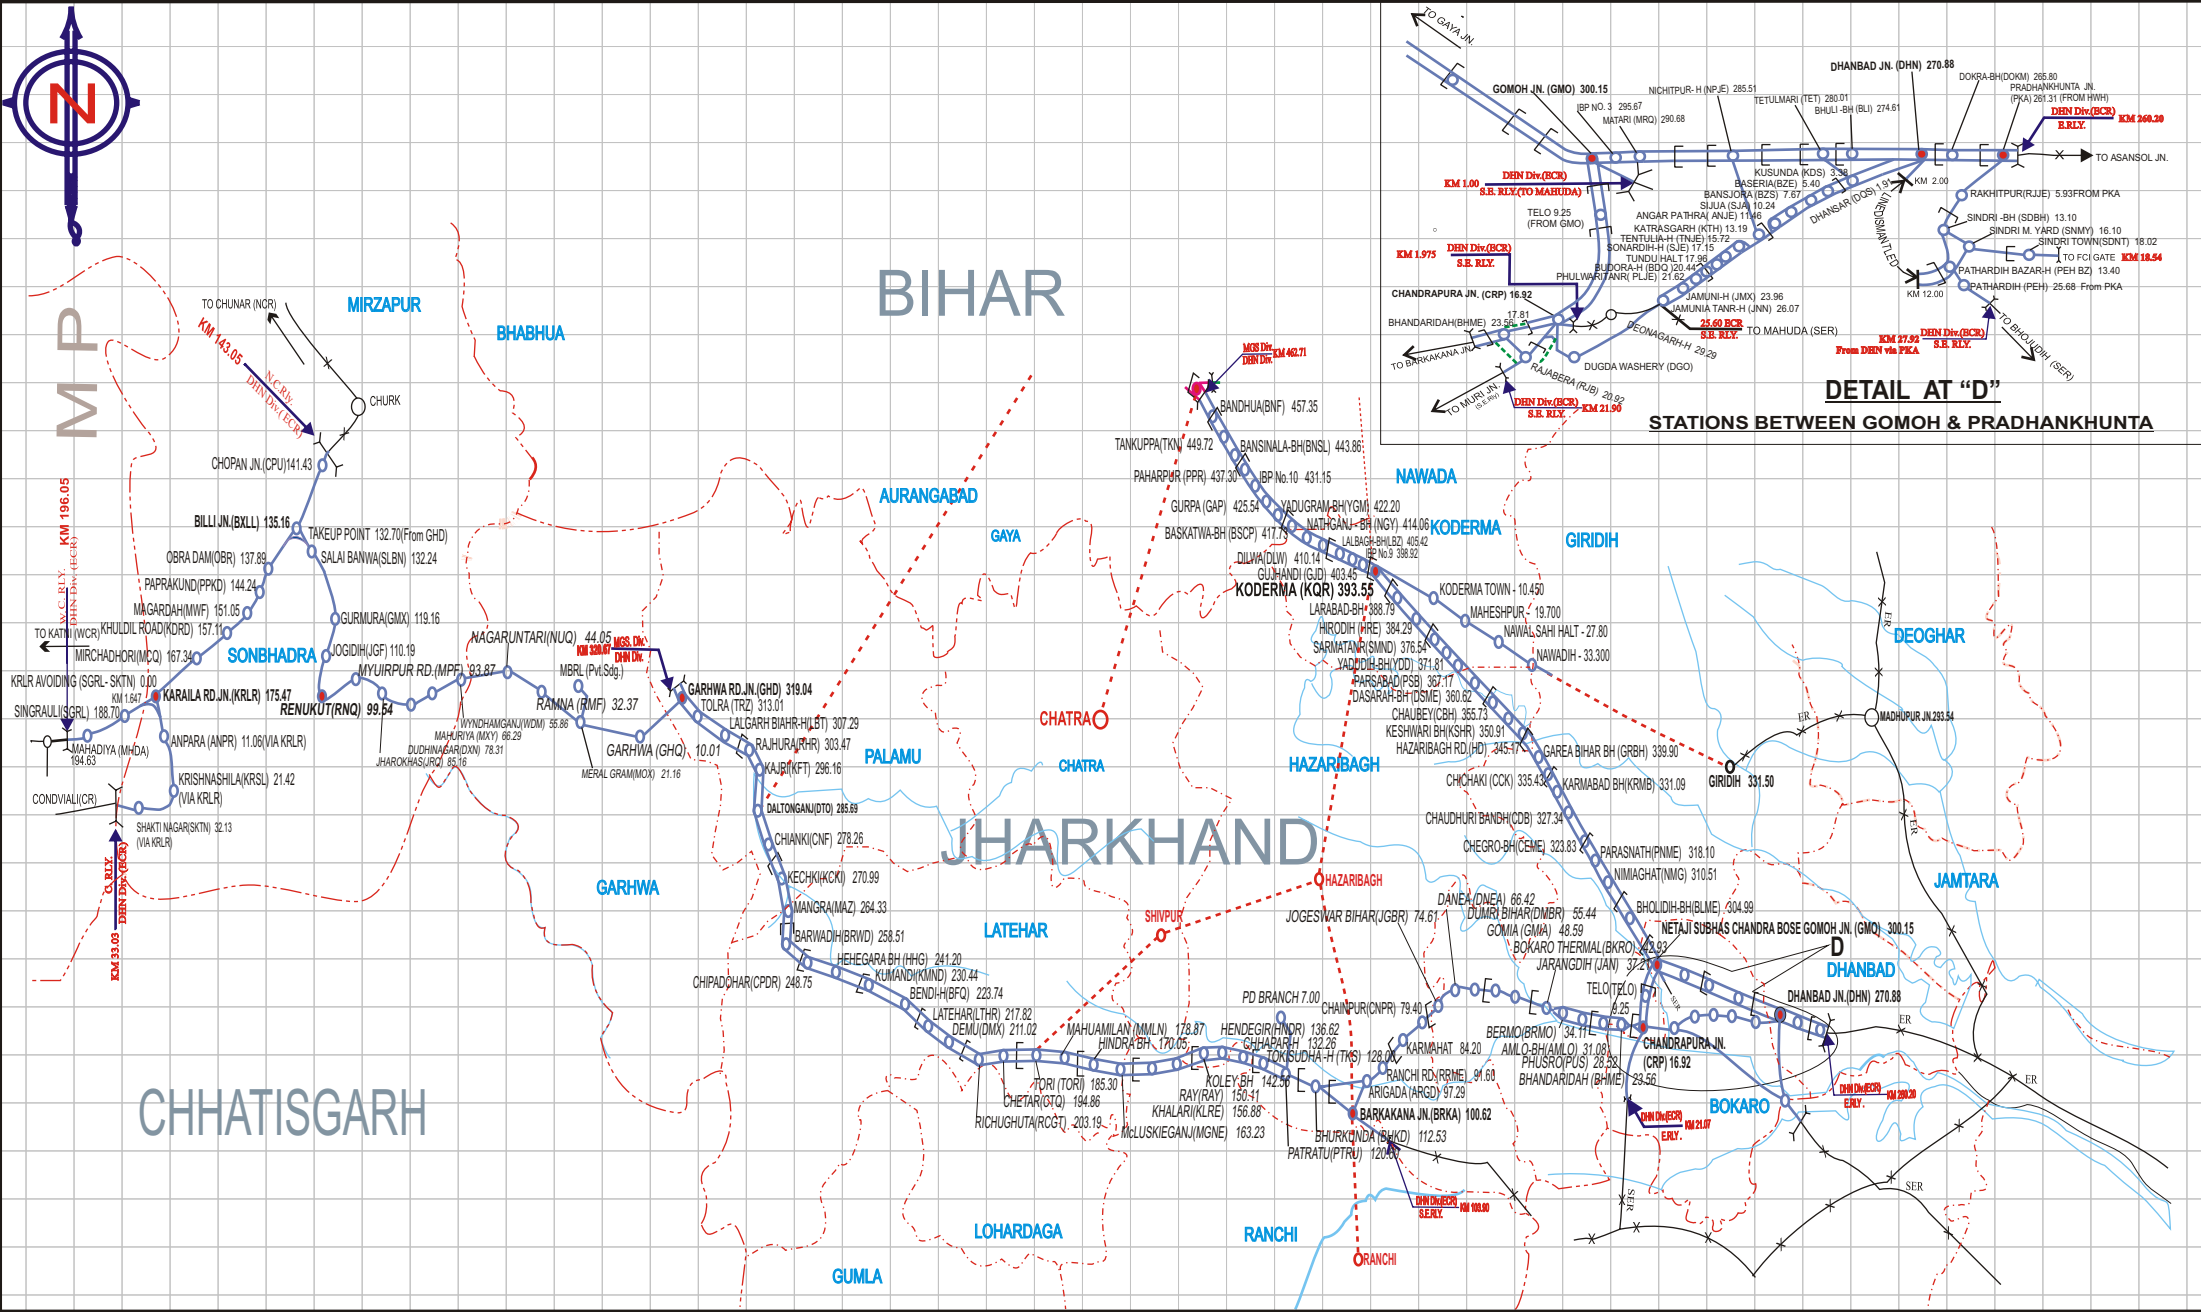

SYSTEM MAP OF DHANBAD DIVISION

धनबाद मंडल का प्रणाली मानचित्र

(AS ON 31.03.12)

DETAIL AT "D" STATIONS BETWEEN GOMOH & PRADHANKHUNTA