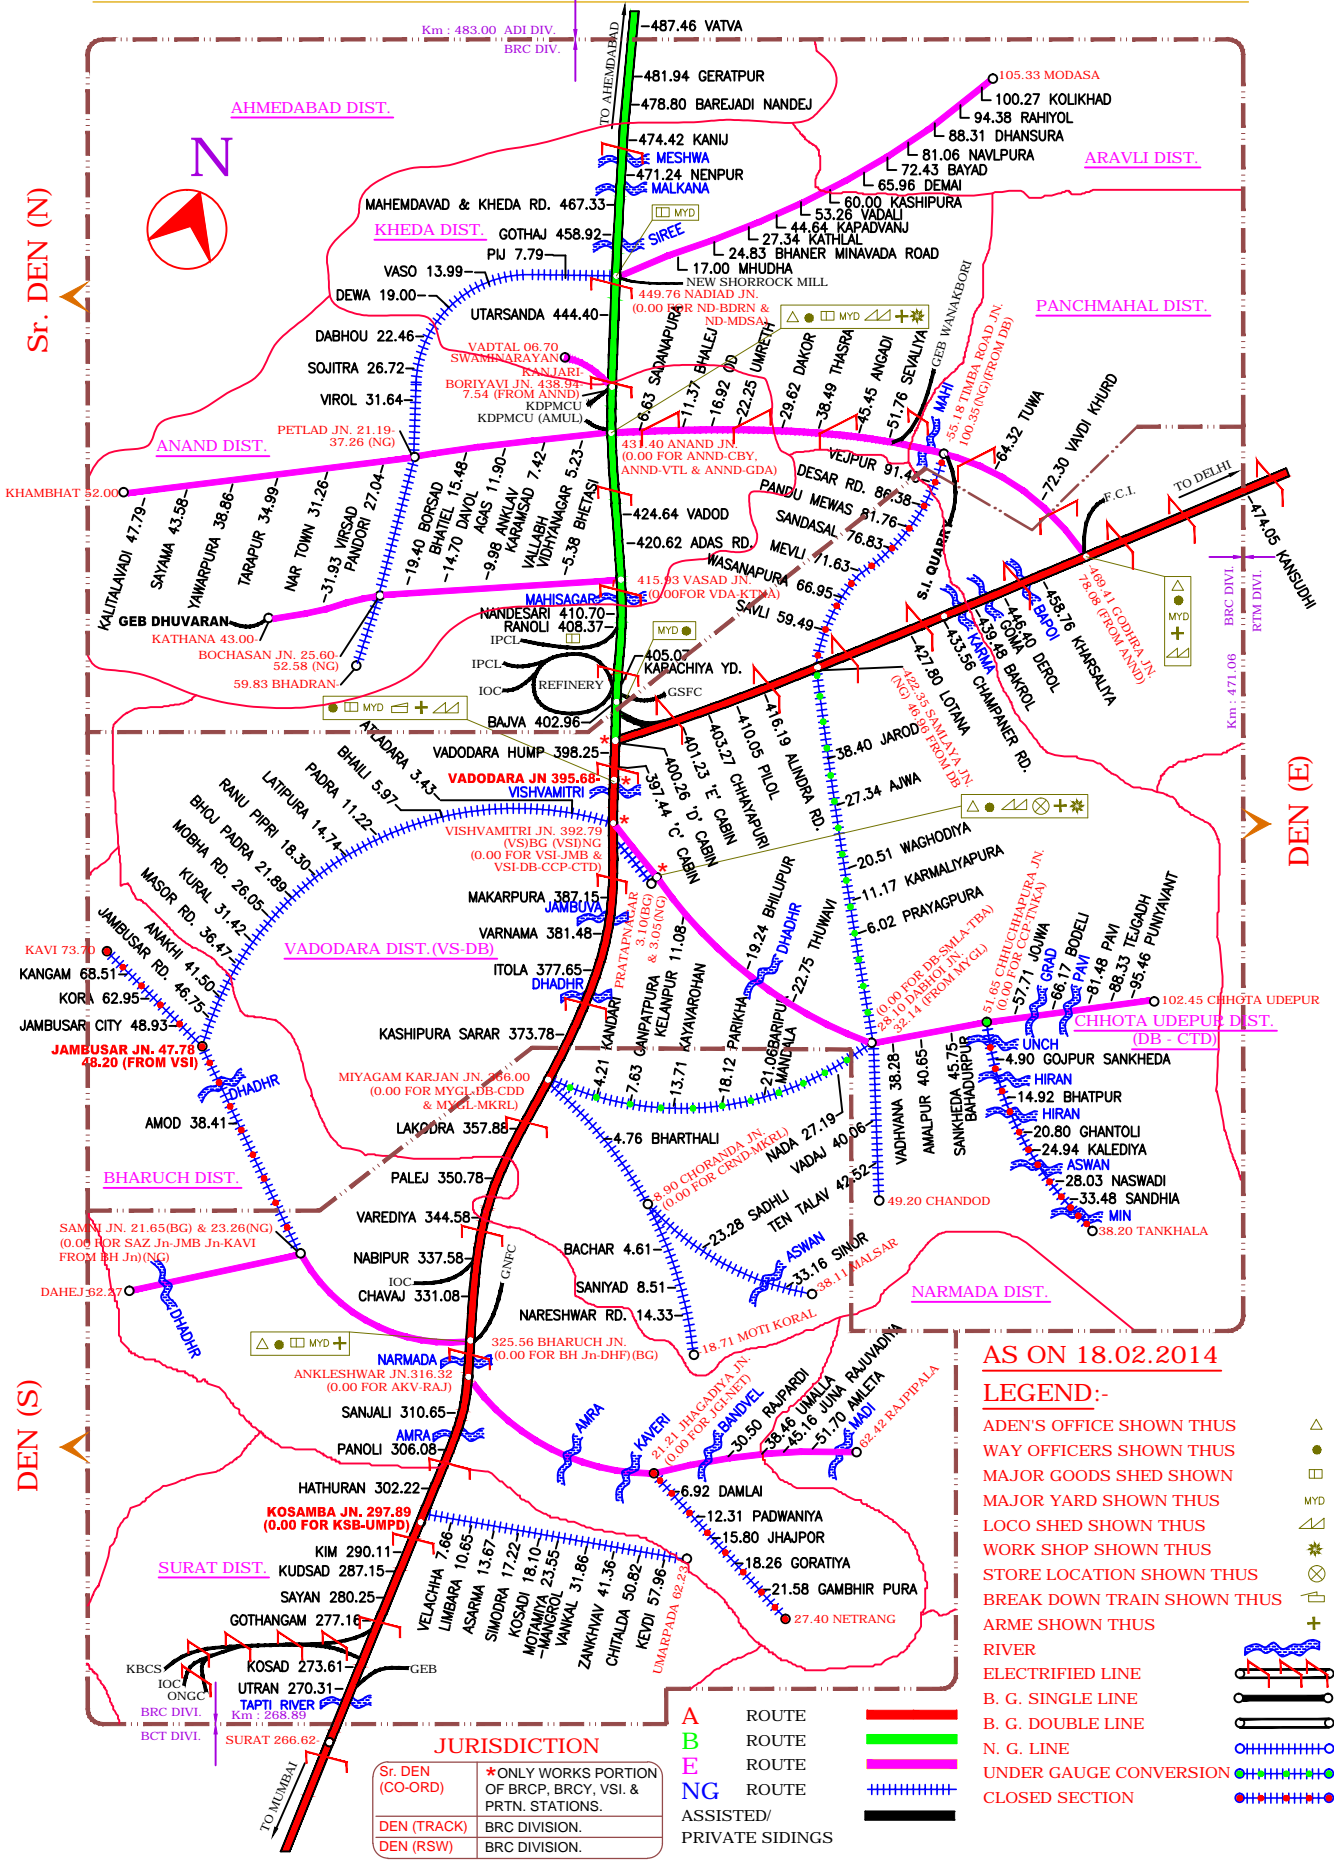

# WESTERN RAILWAY SYSTEM MAP OF VADODARA DIVISION

JURISDICTION	
Sr. DEN (CO-ORD)	*ONLY WORKS PORTION OF BRCP, BRCY, VSI. & PRTN. STATIONS.
DEN (TRACK)	BRC DIVISION.
DEN (RSW)	BRC DIVISION.

**AS ON 18.02.2014**

**LEGEND:-**

- ADEN'S OFFICE SHOWN THUS
- WAY OFFICERS SHOWN THUS
- MAJOR GOODS SHED SHOWN
- MAJOR YARD SHOWN THUS
- LOCO SHED SHOWN THUS
- WORK SHOP SHOWN THUS
- STORE LOCATION SHOWN THUS
- BREAK DOWN TRAIN SHOWN THUS
- ARME SHOWN THUS
- RIVER
- ELECTRIFIED LINE
- B. G. SINGLE LINE
- B. G. DOUBLE LINE
- N. G. LINE
- UNDER GAUGE CONVERSION
- CLOSED SECTION