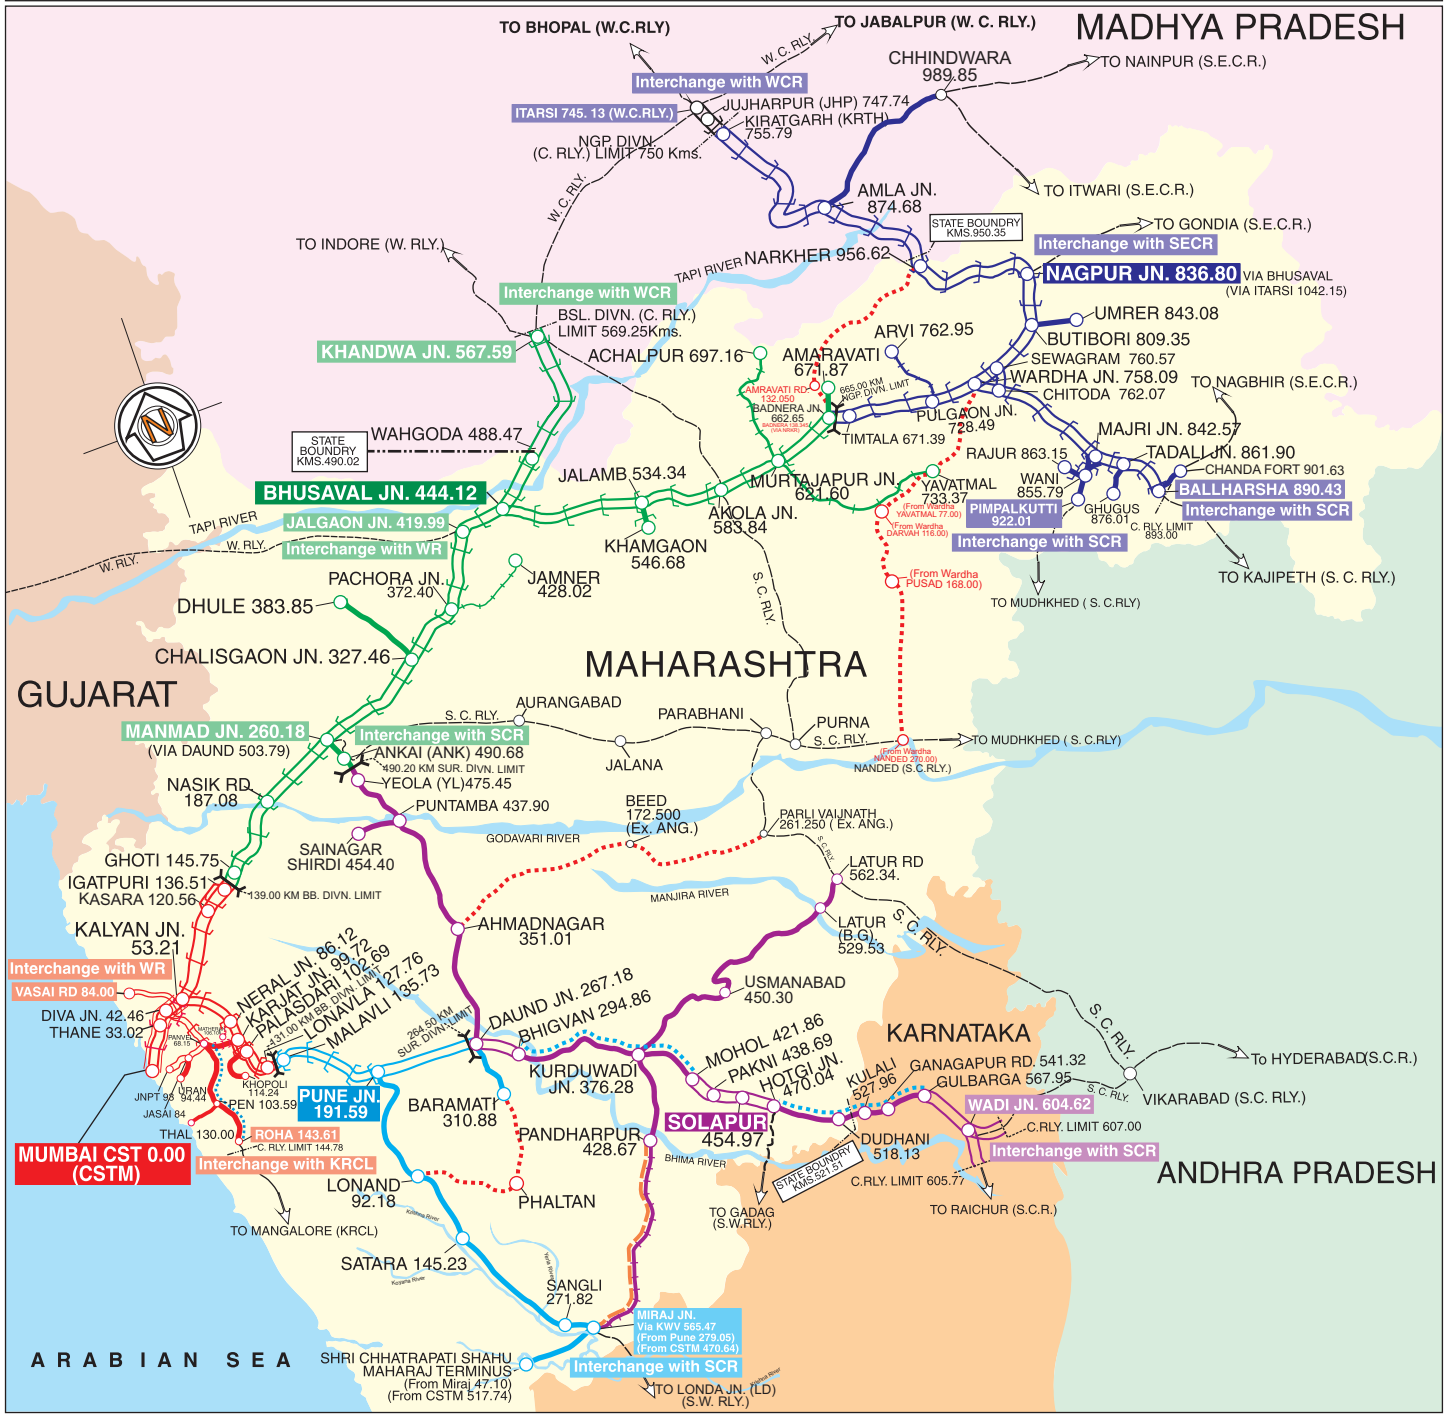

# CENTRAL RAILWAY SYSTEM MAP

W. E. F. 1st APRIL 2010.

SCALE : NOT TO SCALE.

## LEGENDS

- QUADRUPLE LINE
- DOUBLE LINE (B. G.)
- SINGLE LINE (B.G.)
- NARROW GAUGE
- B.G. ELECTRIFIED LINE
- NEW LINES IN PROGRESS
- GAUGE CONVERSION
- DOUBLING IN PROGRESS

### DIVISION

DIVISION	COLOUR
MUMBAI	
PUNE	
SOLAPUR	
BHUSAVAL	
NAGPUR	

### STATES

STATE	COLOUR
MADHYA PRADESH	
MAHARASHTRA	
KARNATAKA	