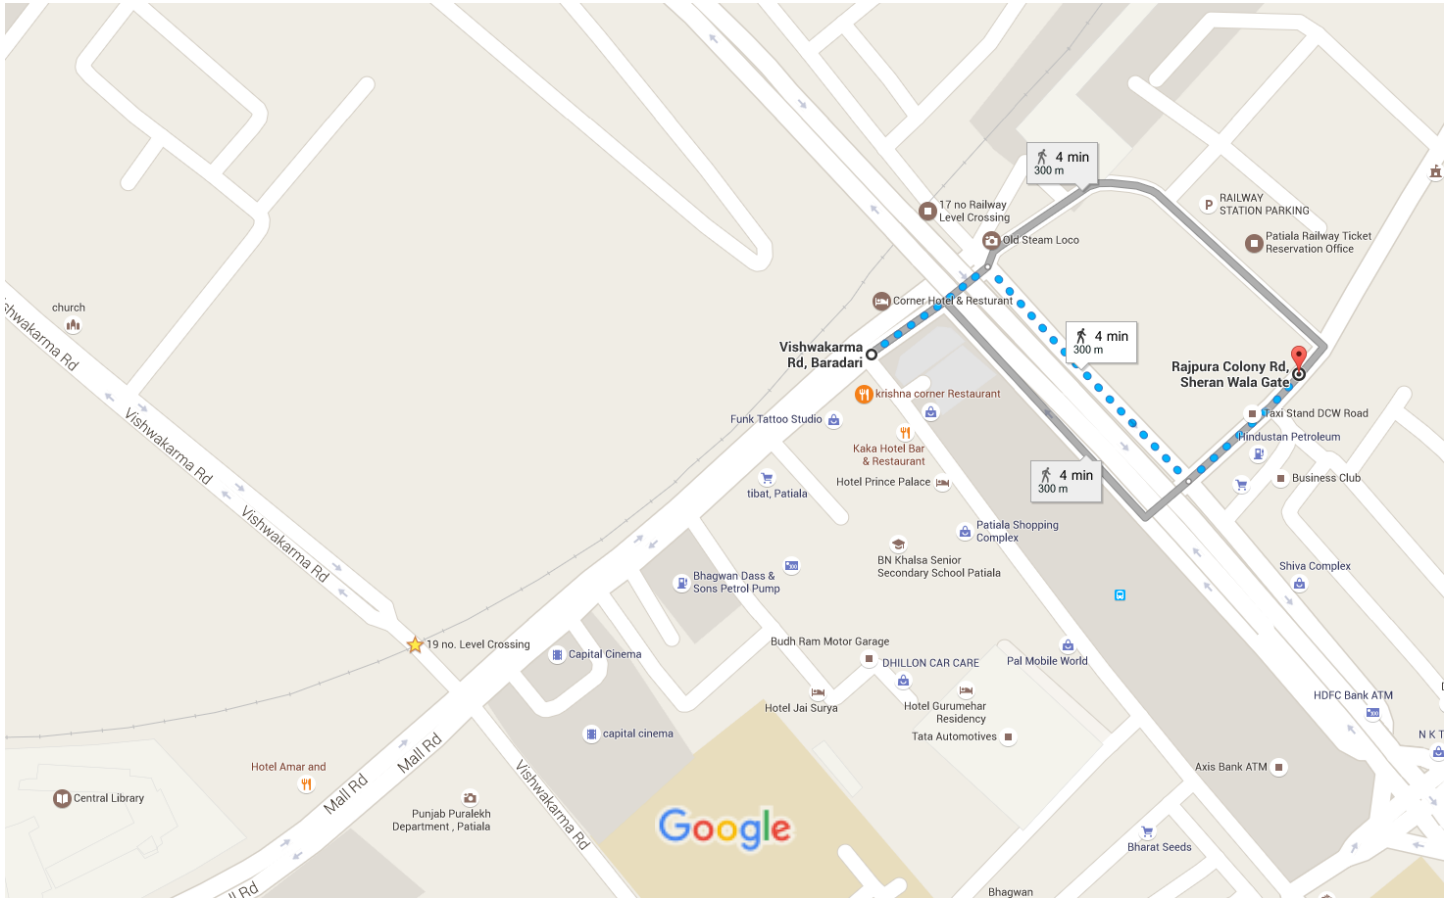

Vishwakarma Rd, Baradari, Patiala, Punjab 147001 to Rajpura Colony Rd, Sheran Wala Gate, Patiala, Punjab 147003

Walk 300 m, 4 min

Map data ©2015 Google 50 m

Vishwakarma Rd, Baradari

Use caution - may involve errors or sections not suited for walking

Patiala, Punjab 147001

- ↑ 1. Walk north-east 76 m

- ↘ 2. Turn right 150 m

- ↙ 3. Turn left 81 m

Rajpura Colony Rd, Sheran Wala Gate

Patiala, Punjab 147003

These directions are for planning purposes only. You may find that construction projects, traffic, weather, or other events may cause conditions to differ from the map results, and you should plan your route accordingly. You must obey all signs or notices regarding your route.