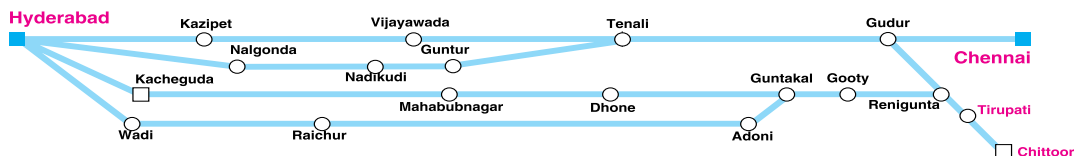

71A

TRAIN NAME	Secun-derabad Tirupati Padmavati Express	Kacheguda Chittoor Venkatadri Express	Hyderabad Tirupati Rayala-seema Express	Secun-derabad Tirupati Narayanadri Express	Hyderabad Chennai Charminar Express	Secun-derabad Gudur Simhapuri Express	Vijayawada Chennai Pinakini Express	Okha Rames-waram Express	Hyderabad Sri Chhatratati Sahu Maharaj (T) Express	Karim-nagar Tirupati Express
Train Number	12764	12797	17429	12734	12760	12710	12711	16734	11303	12762
Class of accommodation	2A,3A SL,II	1A,2A,3A SL,II	2A SL,II	1A,2A,3A SL,II	1A,2A,3A SL,II	1A,2A,3A SL, II	CC 2S,II,P	2A,3A SL,II,P	2A,3A SL,II	2A,3A SL,II
From Table No.								53		
Days of departure at originating station	M,Th,F, Sa,Su	Daily	Daily	Daily	Daily	Daily	Daily	Tu	Daily	Th,Su
Km. 171	Nizamabad	a						14.32		
0	Hyderabad	d		15.35		18.30			23.10	
10	Secunderabad	a	18.30		18.05	18.50 18.55	22.55			
	Karimnagar	d								19.15
142	Kazipet	a	20.18 20.20			20.53 20.55	00.48 00.50			
152	Warangal	a	20.33 20.35			21.08 21.10	01.13 01.15			21.50 21.52
	Mahabubabad	d				01.49				
259	Khammam	d	22.25			22.42	02.32			23.20
	Madhira	d					03.17			
361	Vijayawada	a	00.30 00.40			01.00 01.10	04.25 04.35	06.00		01.30 01.40
126	Nalgonda	a			19.38 19.39					
158	Miryalguda	a			20.03 20.04					
196	Nadikudi	a			20.40 20.42					
249	Sattenapalli	a			21.40 21.41					
	New Guntur	d								
291	Guntur	a			22.55 23.10					
317	Tenali	a	01.08 01.10		00.01 00.02	01.38 01.39	05.00 05.02	06.28 06.30		
424	Ongole	d	02.36		01.33	03.05	06.32	08.04		
540	Nellore	d	03.52		02.58	04.24	08.22	09.26		
578	Gudur	a	05.08 05.10		04.13 04.15	05.38 05.40	09.20	10.38 10.40		06.18 06.20
303	Raichur	a		21.08 21.10					04.55 05.00	
322	Adoni	a		22.15 22.17					06.08 06.10	
	Kacheguda	a						17.45 17.55		
113	Mahabubnagar	d		21.44				19.50		
244	Kurnool City	d		23.48				22.10		
297	Dhone	a		01.15 01.20				23.25 23.30		
466	Guntakal	a		23.15 23.25				...	07.30 07.50	
495	Gooty	d		02.10	23.50					
543	Tadipatri	d		02.50	00.35					
607	Cuddapah	a		04.35 04.40	02.40 02.45			03.20 03.25		
647	Nandalur	d		05.20	03.25					
732	Renigunta	a	06.30 06.32	07.08 07.10	06.08 06.10	05.30 05.32		06.10 06.15		07.50 07.52
742	Tirupati	a	07.00	07.30 07.35	06.40	06.05				08.10
	Chittoor	a		08.55						
869	Chennai Central	a				08.15		13.00		
	Chennai Egmore	a								
Days of arrival at destination station	Tu,F,Sa,Su,M	Daily	Daily	Daily	Daily	Daily	Daily	Th	Daily	F,M
To Table No.								70	49